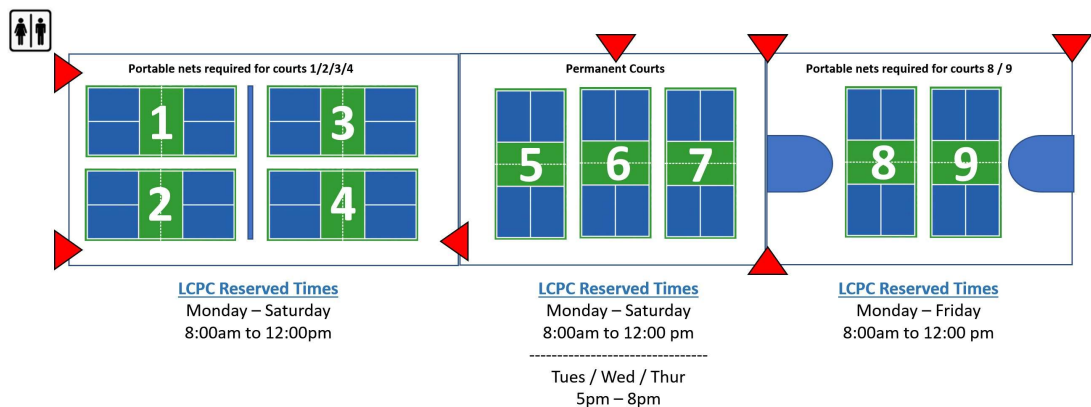

### ❖ April 1<sup>st</sup> – Open Play at Benchlands

It's Game ON! Starting April 1st, Lake Country Pickleball Club's reserved court times are in effect and "Open Play" is available to all members. The rules for "Open Play" are very simple and all members are expected to follow these rules at all times when using the courts.

- Organize your own games on a random basis during club times (*see below*)
- Members only during exclusive club times
- If other members are waiting to play - 30 minute rule is in effect - share the courts!
- Be respectful of others; especially the residents of the Lakestone.
- Return club equipment to its proper location in the storage shed; Lock it!
- Take care of the courts, and all the facilities at Benchlands Park - this is our home court!